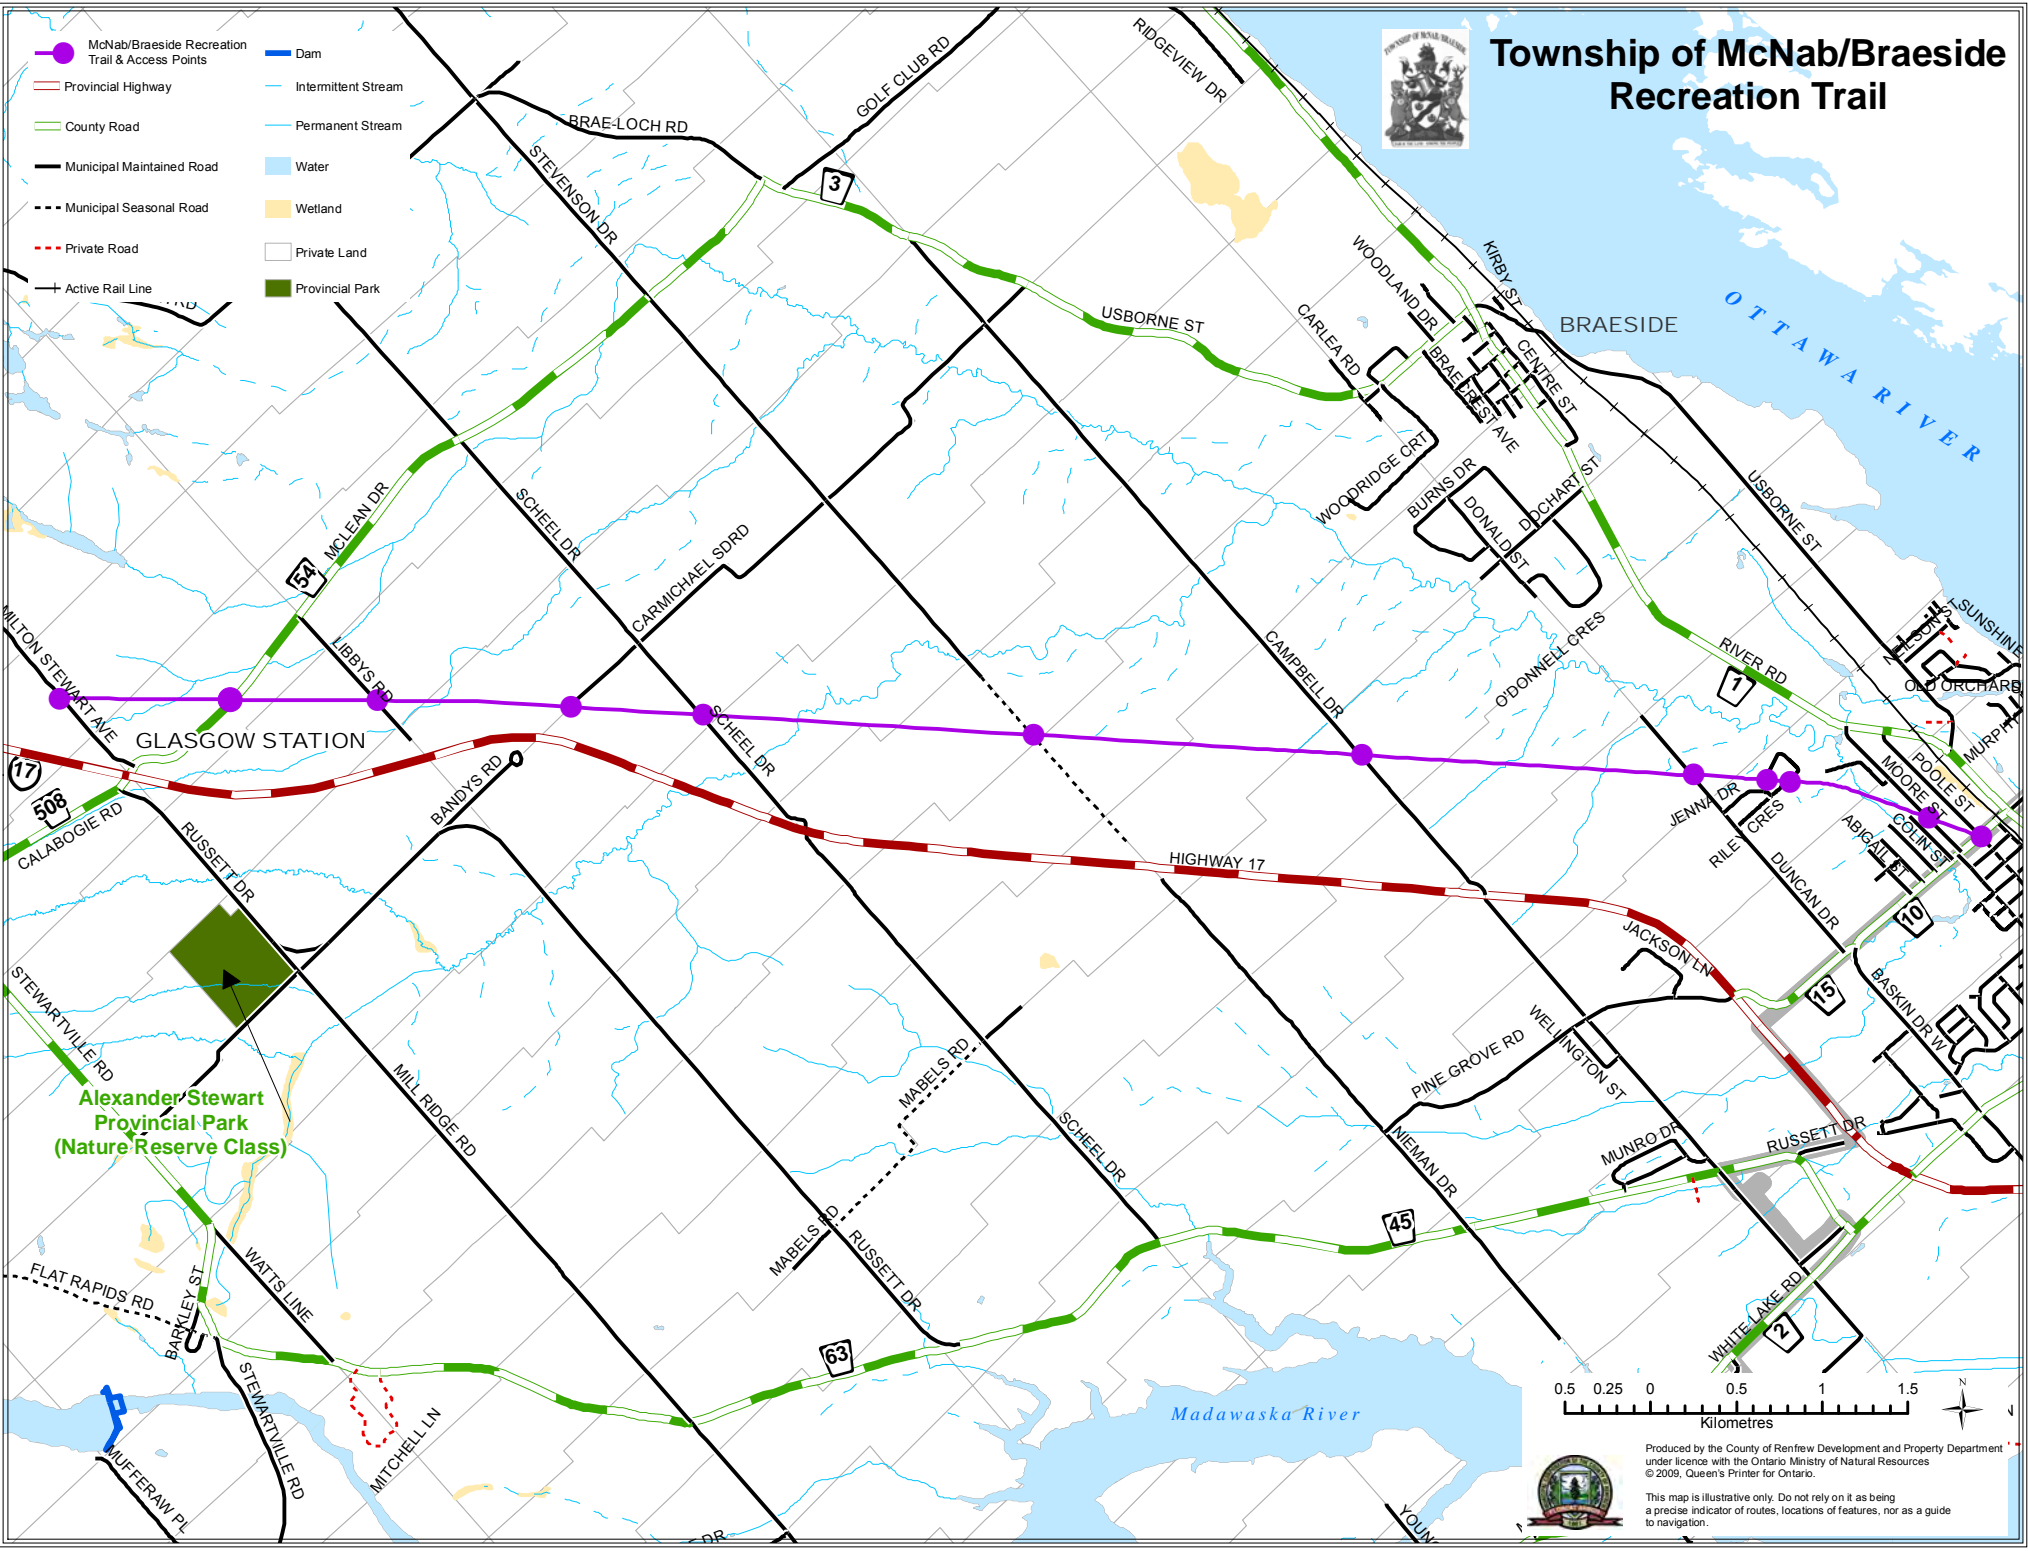

Township of McNab/Braeside Recreation Trail

- McNab/Braeside Recreation Trail & Access Points
- Provincial Highway
- County Road
- Municipal Maintained Road
- --- Municipal Seasonal Road
- - - Private Road
- Active Rail Line
- Dam
- Intermittent Stream
- Permanent Stream
- Water
- Wetland
- Private Land
- Provincial Park